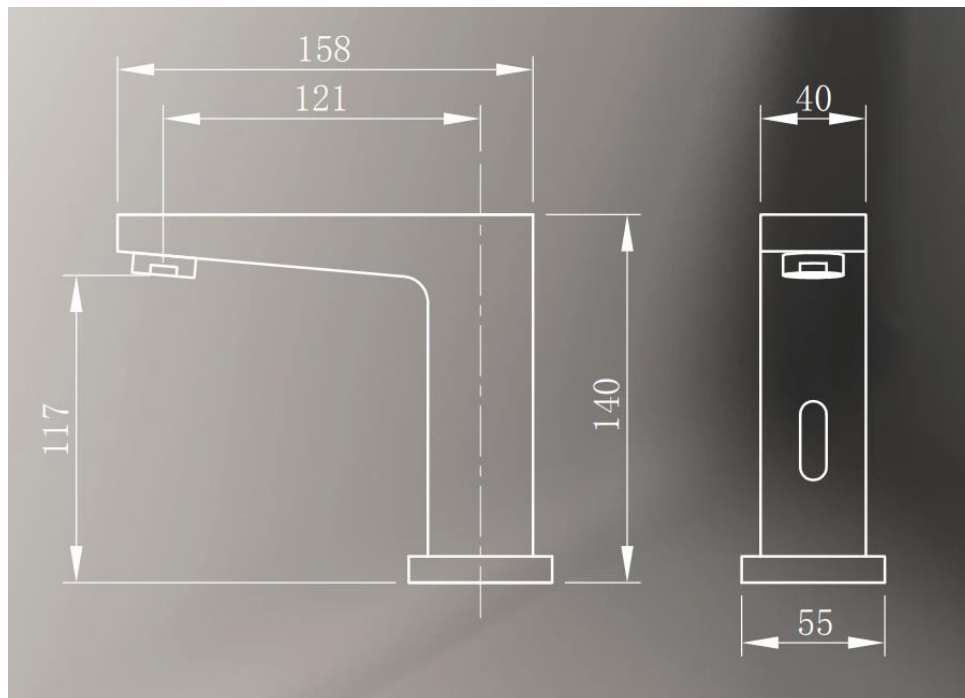

Brand : TCK, China  
 Name : Infra-red cold-water sensor tap  
 Item Code : 201LT42 DC

Designer :

Color / Finish: Chrome

Dimensions :  
 158 x 140 mm

**Product info:**

- Infra-red sensor basin water mixer with temperature adjustable knob, with TOUCH on/off for continuous flow
- Power Supply: DC 6V
- Flow rate: 7 l/min. at 3 bar
- Flow pressure: 1~5 bar (15~70 psi)
- 2 x B401481 angle valve with filter 1/2
- 54.10600 hose 1/2 x 14"